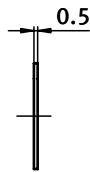

for Screws with thread M5, M6, and M8

Description *To easily and fastly secure screws*

Material *Nylon PA*

Color *Natural / black*

Pack Quantity *1000 pieces*

Specials *Other sizes on request*

Unverlierbarkeitsscheibe
Anti-loss washer

Farbe
Color

für Schraube
for Screw

D1
 [mm]

D2
 [mm]

Gewicht [g]
Weight [g]

Teil- Nr.
Part #

natur	M5	10.0	4.1	1.0	093169
schwarz	M5	10.0	4.1	1.0	093169SW
natur	M6	12.0	5.1	1.0	093166
schwarz	M6	12.0	5.1	1.0	093166SW
natur	M8	14.0	6.2	1.0	093156