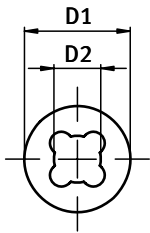

for Screws with thread M5, M6, and M8

Description *To easily and fastly secure screws*

Material *Nylon PA*

Color *Natural / black*

Pack Quantity *1000 pieces*

Specials *Other sizes on request*

Unverlierbarkeitsscheibe
Anti-loss washer

Farbe
Color

für Schraube
for Screw

D1
 [mm]

D2
 [mm]

Gewicht [g]
Weight [g]

Teil- Nr.
Part #

natur	M5	10.0	4.1	1.0	093169
schwarz	M5	10.0	4.1	1.0	093169SW
natur	M6	12.0	5.1	1.0	093166
schwarz	M6	12.0	5.1	1.0	093166SW
natur	M8	14.0	6.2	1.0	093156